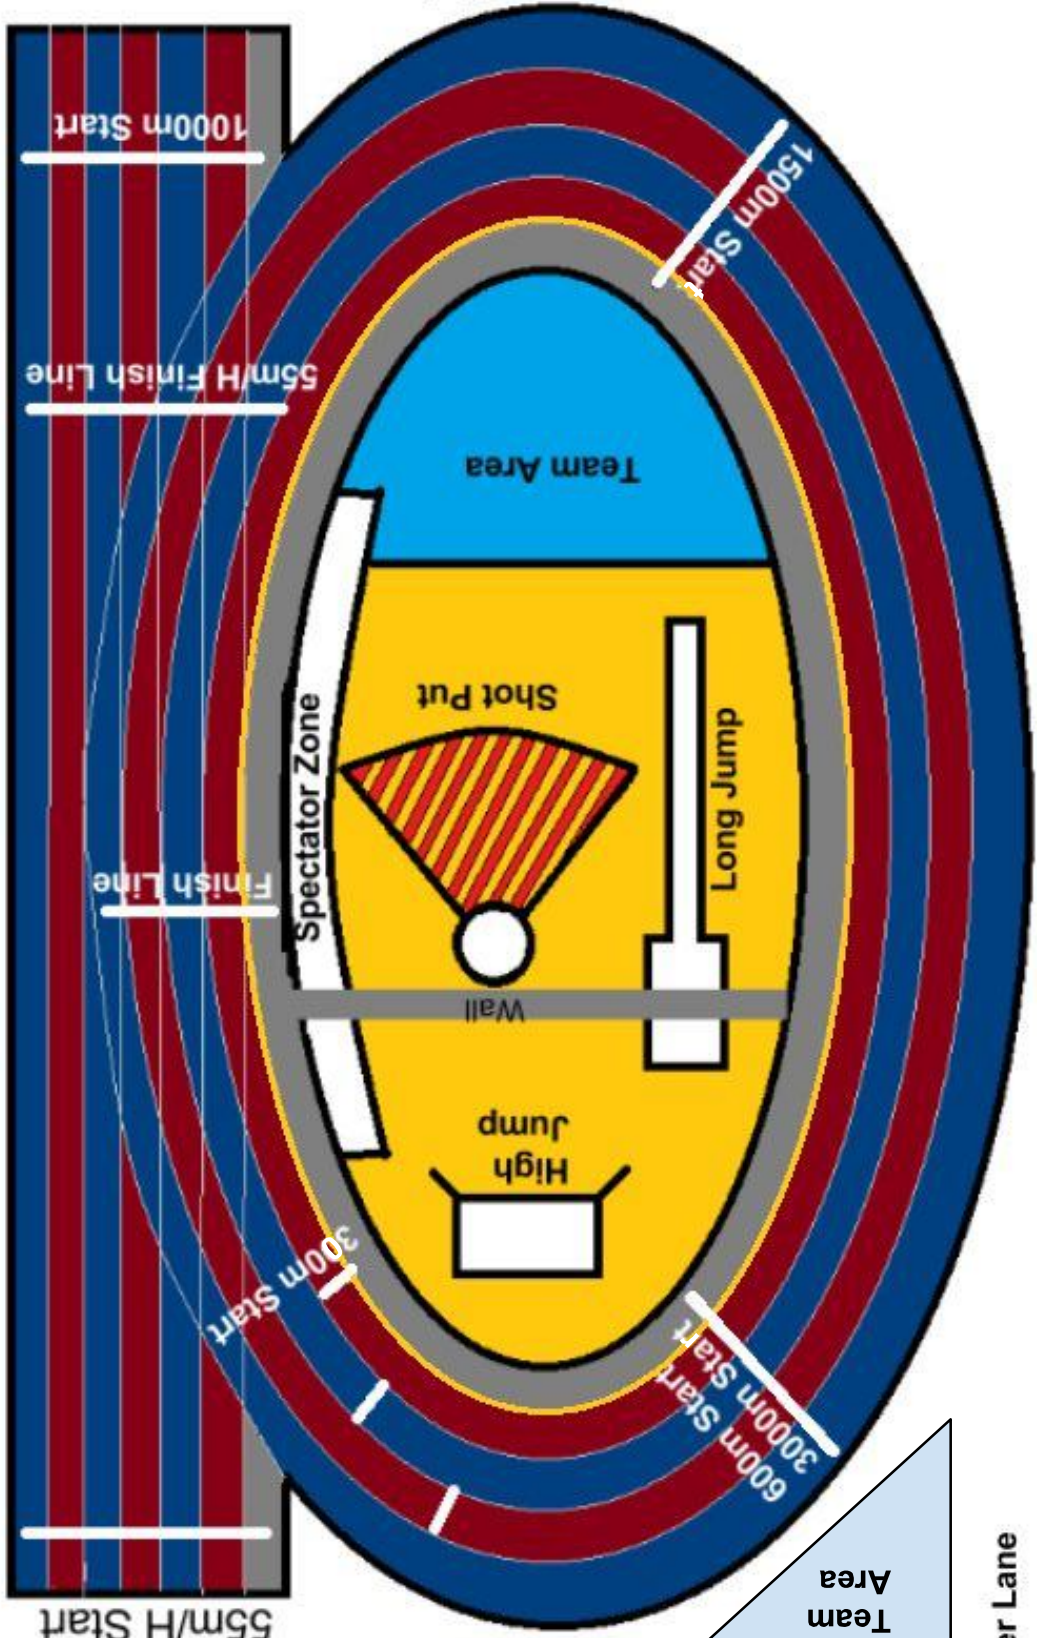

Entrance
Hallway
To Parking
Trainer
Designated Restroom

UNH- Paul Sweet Oval

-  Jogging/Buffer Lane
-  Competition Area/ Caution
-  Emergency Exit
-  Caution: Do Not Enter

MVHS
Team
Area